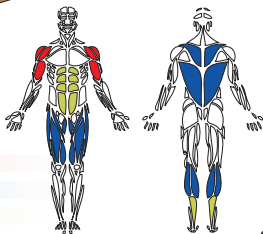

Gate Climb

Primary

Secondary

Tertiary

This equipment is intended for use by adults and youths above 1.4m

If in doubt about taking physical exercise, always consult a doctor.

01354 638359
www.fenandleisure.co.uk